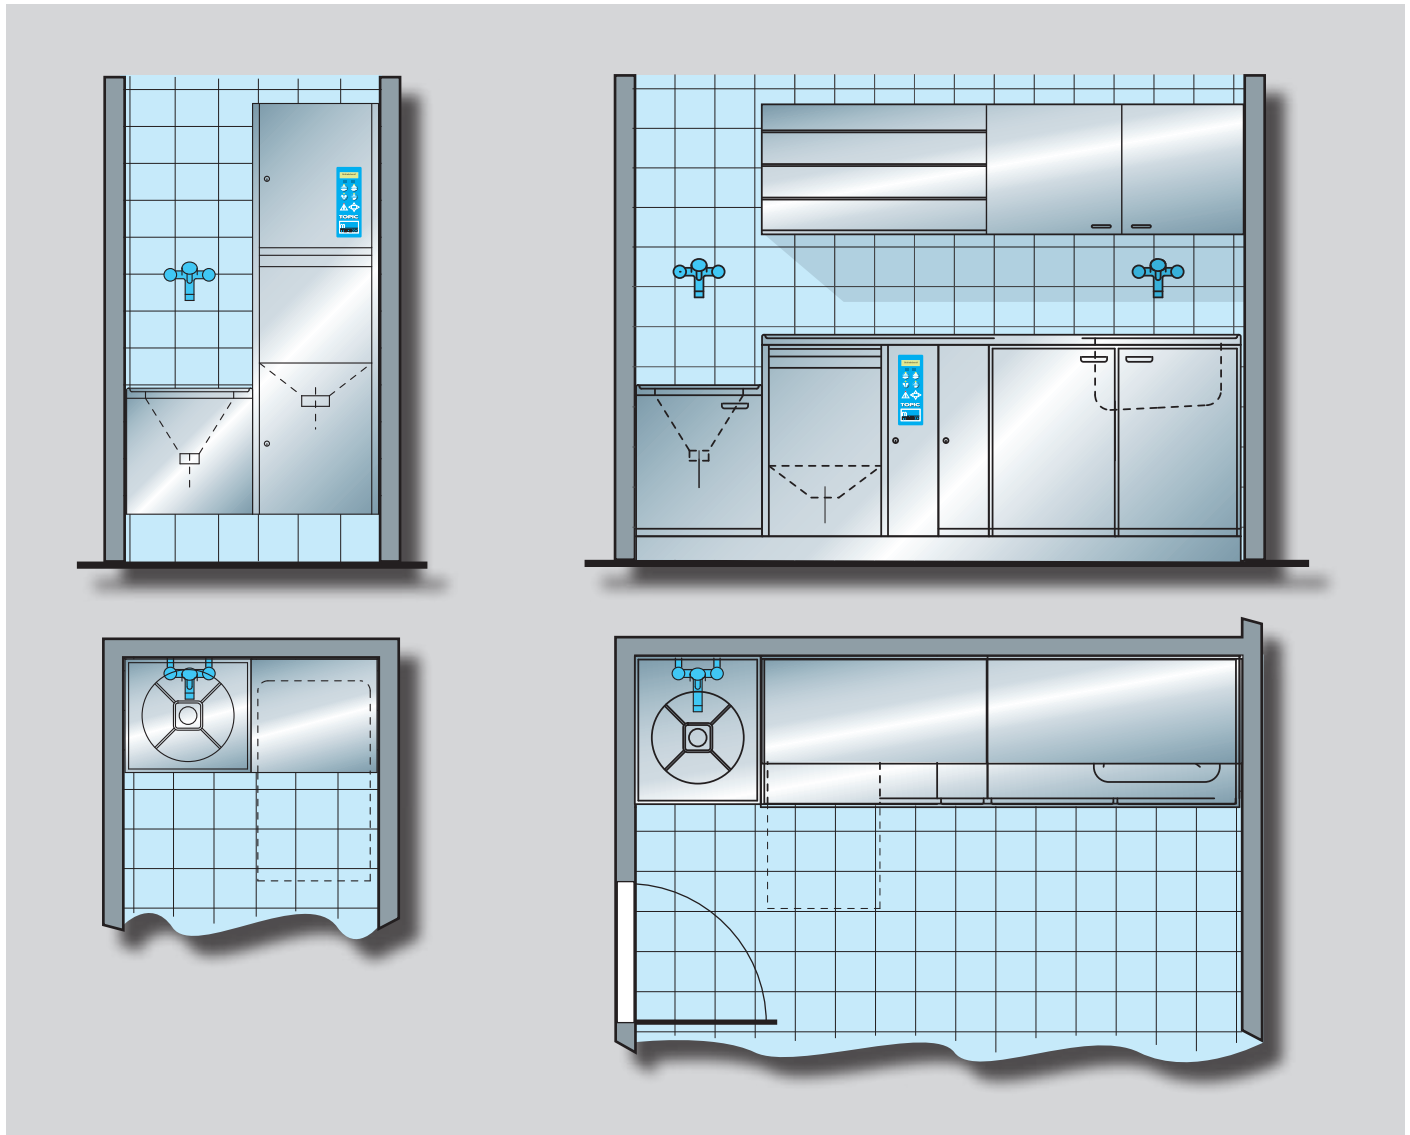

The success story continues: **TOPIC** optional extras

Customers just can't get enough of MEIKO TOPIC machines – once they have experienced these feature-packed and user-friendly systems, they find themselves wanting even more! That's why we offer such a wide array of additional features and optional extras.

- **Non-contact opening and closing – (optional)**
Automatic operation of the wash chamber door combines ease of use with maximum safety for both patients and staff.
- **Air cooling and drying (optional)**
This TOPIC upgrade uses a patented process to cool and dry care utensils with ordinary air. As well as creating a safer and more hygienic workplace, this feature can also save you up to 8 litres of water in each wash cycle. It also ensures that no steam is released into the room when you open the door at the end of the programme.
- **Disinfection of all water-carrying lines in the system (optional)**
This system uses steam to automatically disinfect the machine after each wash cycle – without incurring any extra running costs.

Please get in touch with the MEIKO team to find out how we can meet your specific requirements.

Versatile **TOPIC** configurations: perfect for any environment

TOPIC cleaning and disinfection appliances are the perfect solution for any workplace. Whether as a standalone appliance or as part of a tailor-made combined care unit – TOPIC is just the job!

MEIKO accessories

Are you making changes to your workplace environment?

Our range of genuine MEIKO accessories will help you get everything sorted! From slop sinks and rubbish bag holders to storage shelves and central drain piping, all MEIKO accessories are fully compatible with all the systems we offer.