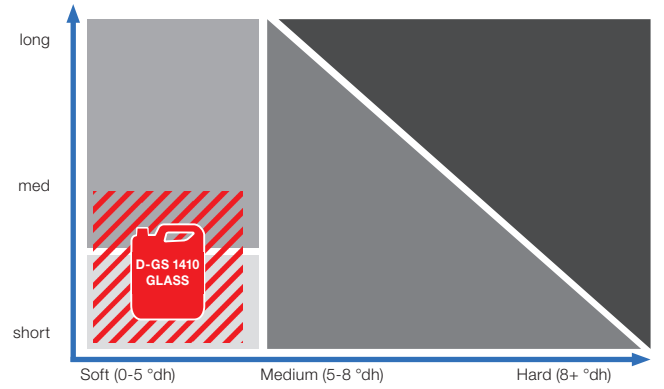

Recommended Rinse Aid

MEIKO ACTIVE R-GS 2410 GLASS

Recommended positioning:

Time to wash

Water hardness

Dishwashing conditions

pH value (undiluted)

1	2	3	4	5	6	7	8	9	10	11	12	13	14
---	---	---	---	---	---	---	---	---	----	----	----	----	----