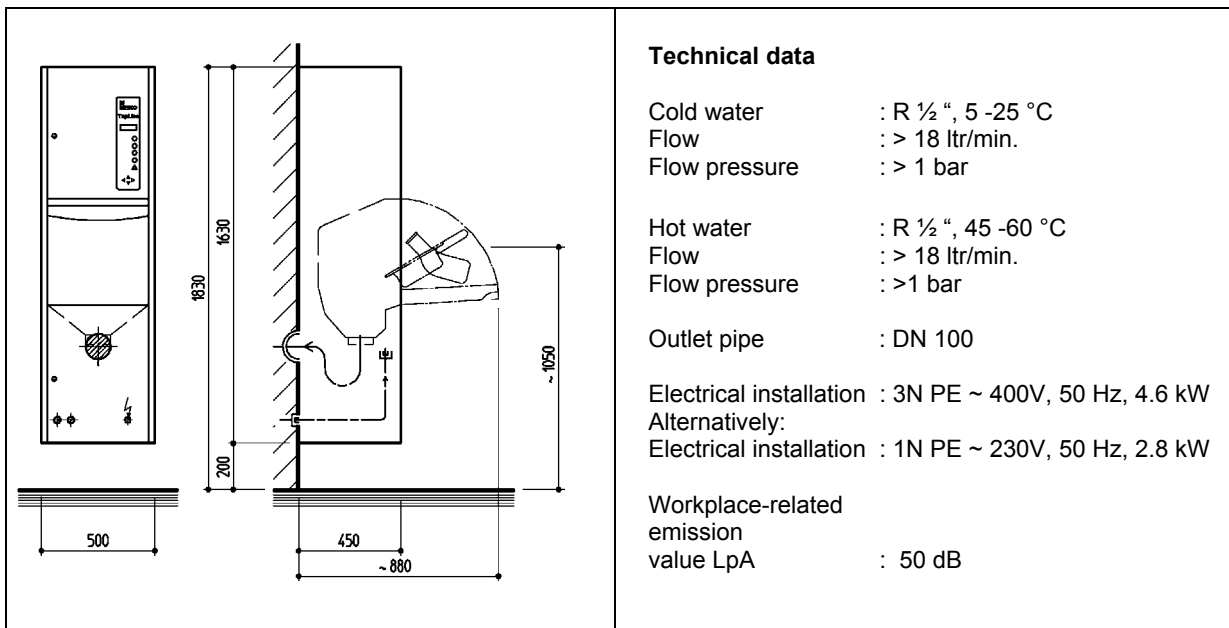

### MEIKO TopLine 10

Cleaning- and disinfection appliance for clear-of-the-floor **wall mounting**. Space-saving, ready for connection. The easiest way of installing a cleaning and disinfection appliance.