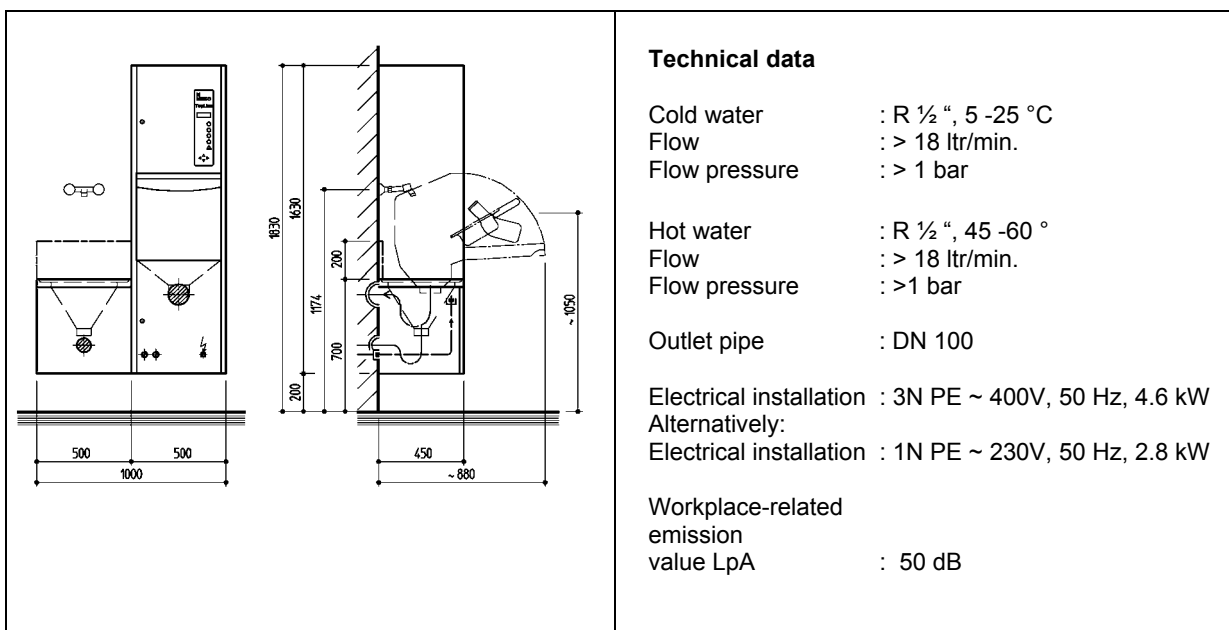

### MEIKO TopLine 10 A

Cleaning- and disinfection appliance with slop sink and clear-of-the floor wall mounting. The practical, compact work unit for the sluice room.

We reserve the right to make technical changes as part of product improvements.