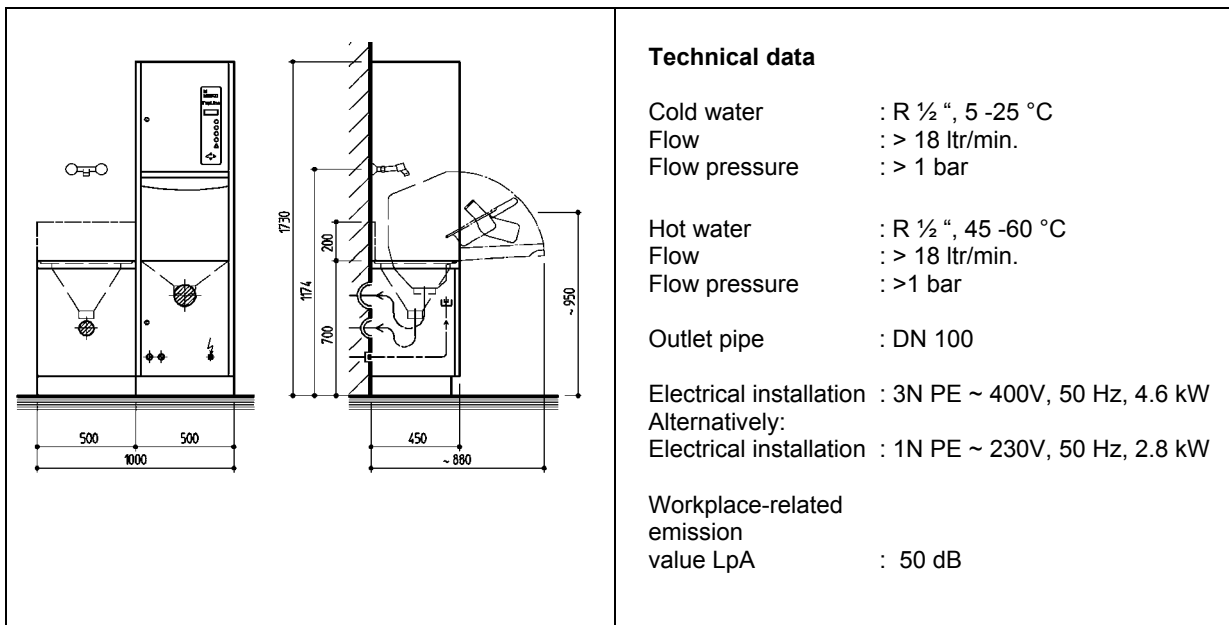

### MEIKO TopLine 20 A

**Cleaning- and disinfection appliance with slop sink, floor mounted with plinth. The versatile and easy-to-install appliance.**

We reserve the right to make technical changes as part of product improvements.