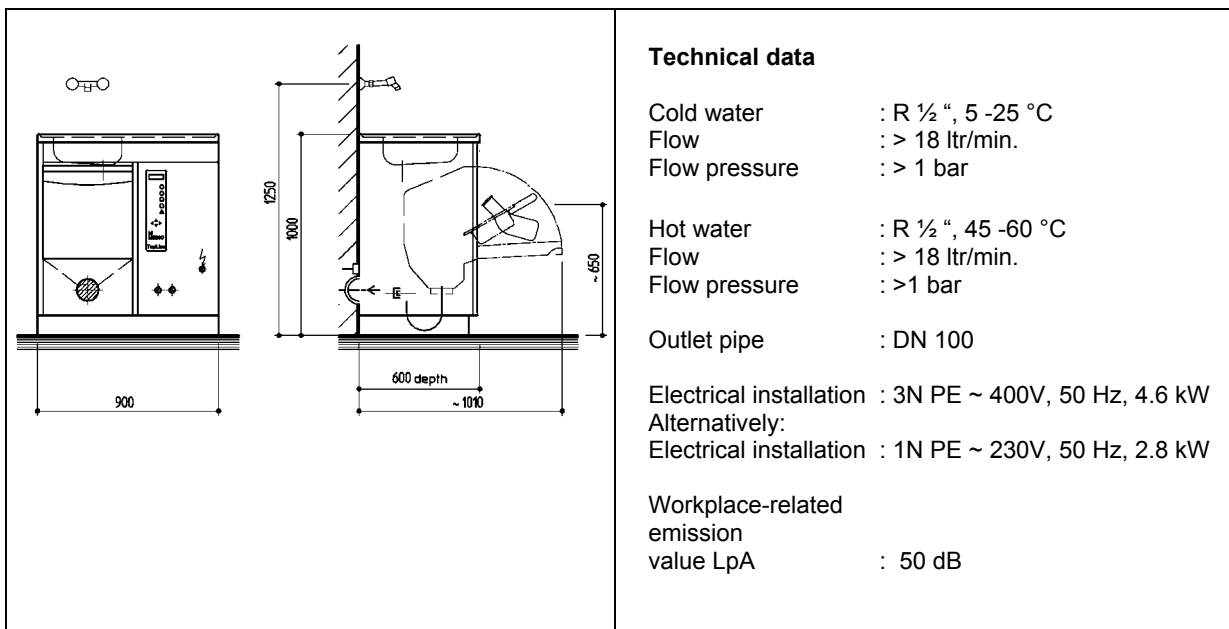

### MEIKO TopLine 40 B

Cleaning and disinfection appliance as a cabinet model.

**Cabinet model fitting under a work surface.** The ideal addition to an existing cabinet model **with built-in hand wash basin**.