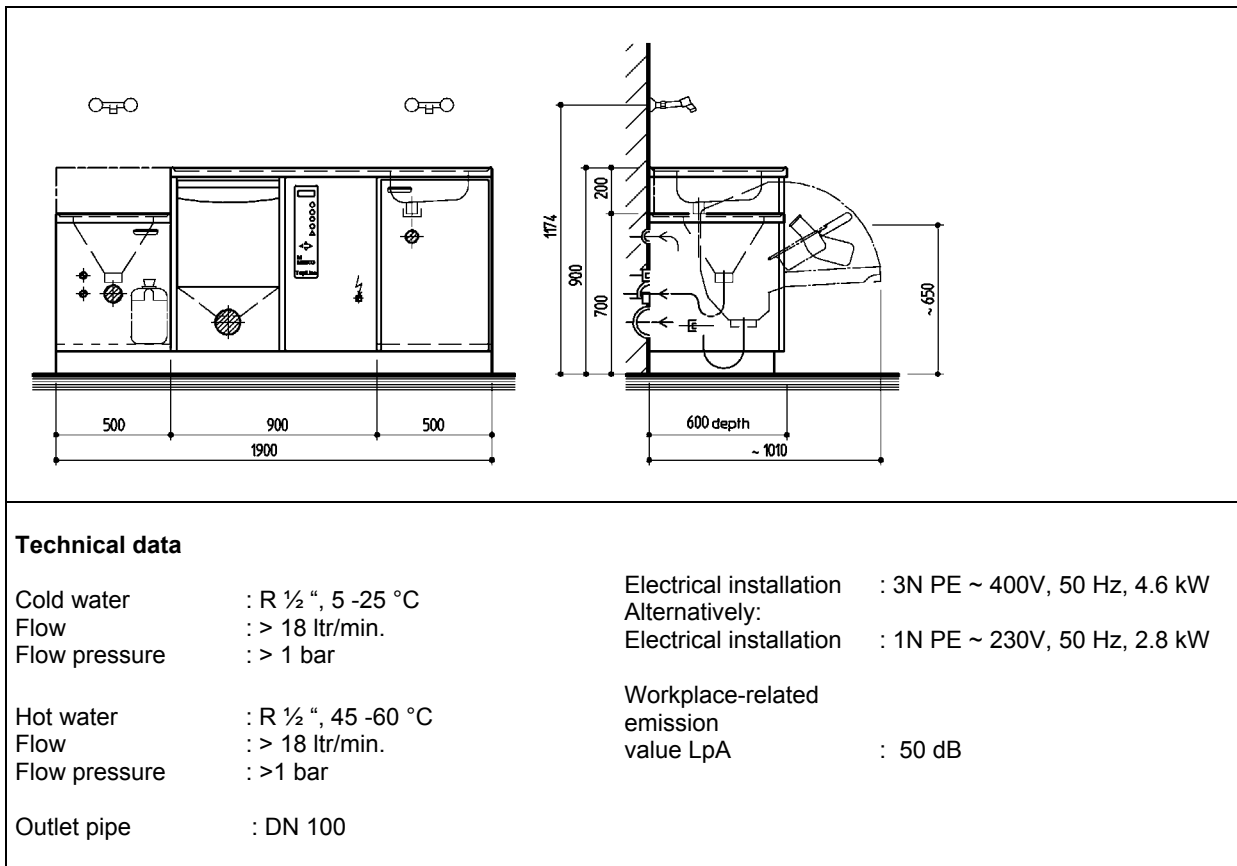

MEIKO – TopLine Cleaning and Disinfection Appliances

MEIKO SAN 19 B / TopLine 40

Combined sluice unit with slop sink, hand wash basin and cleaning and disinfecting appliance. Integrated with a large work surface and additional cabinet space.