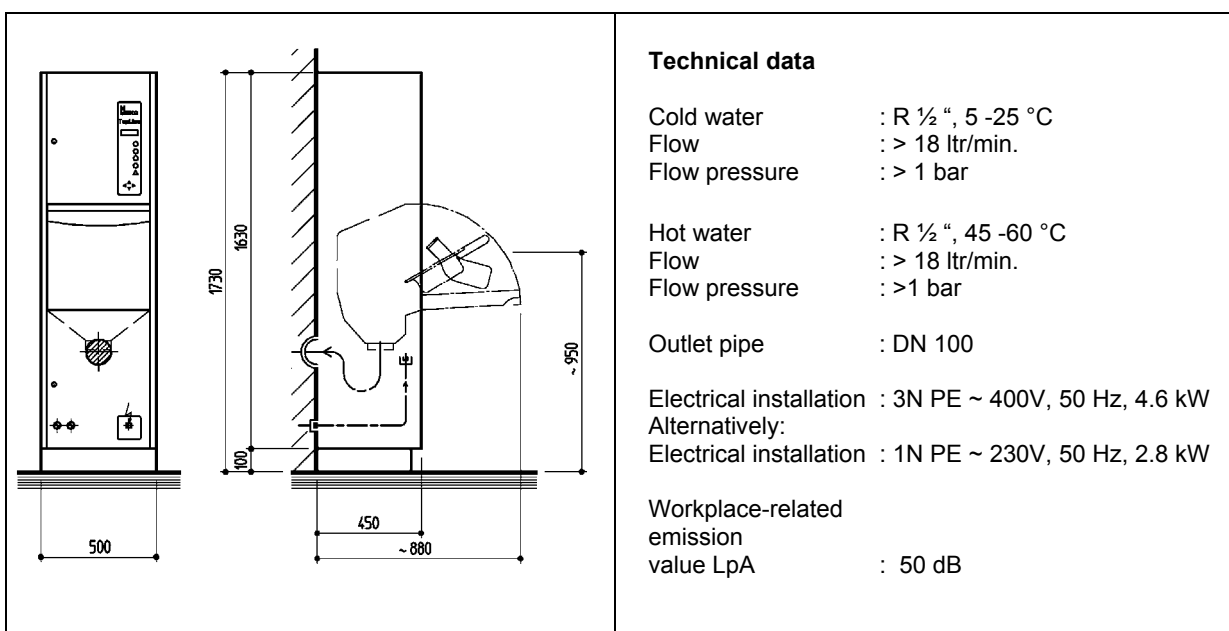

MEIKO – TopLine Cleaning and Disinfection Appliances

MEIKO TopLine 20 AT (chamber door mechanism)

Floor mounted type. **Hygienic opening and closing of the door by means of a proximity switch** (pedal as an optional extra).